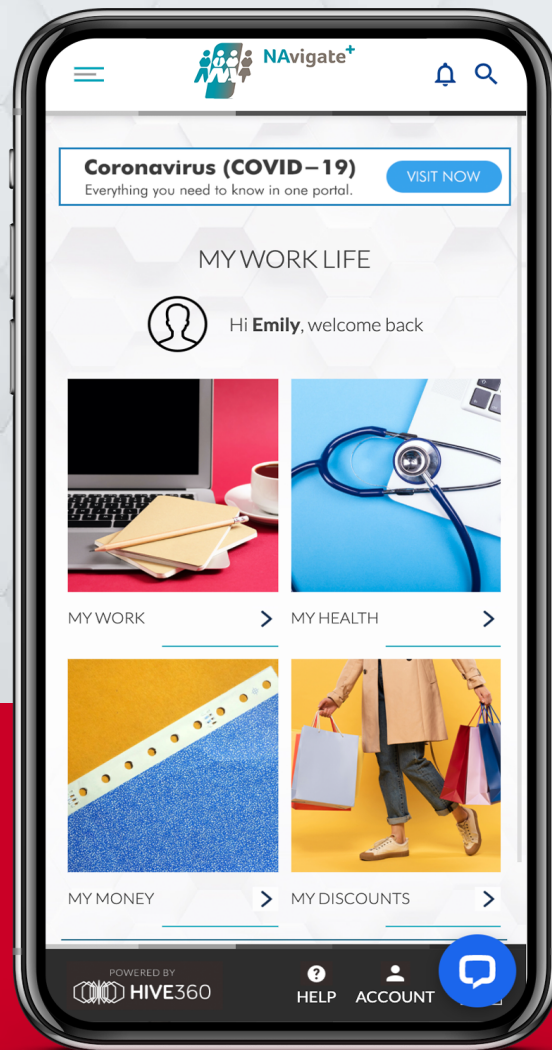

PAY, BENEFITS AND WELLBEING SUPPORT

Welcome to your new app

DOWNLOAD HERE

A SCAN ME

**When prompted enter pin
1146
To gain access**

Powered by